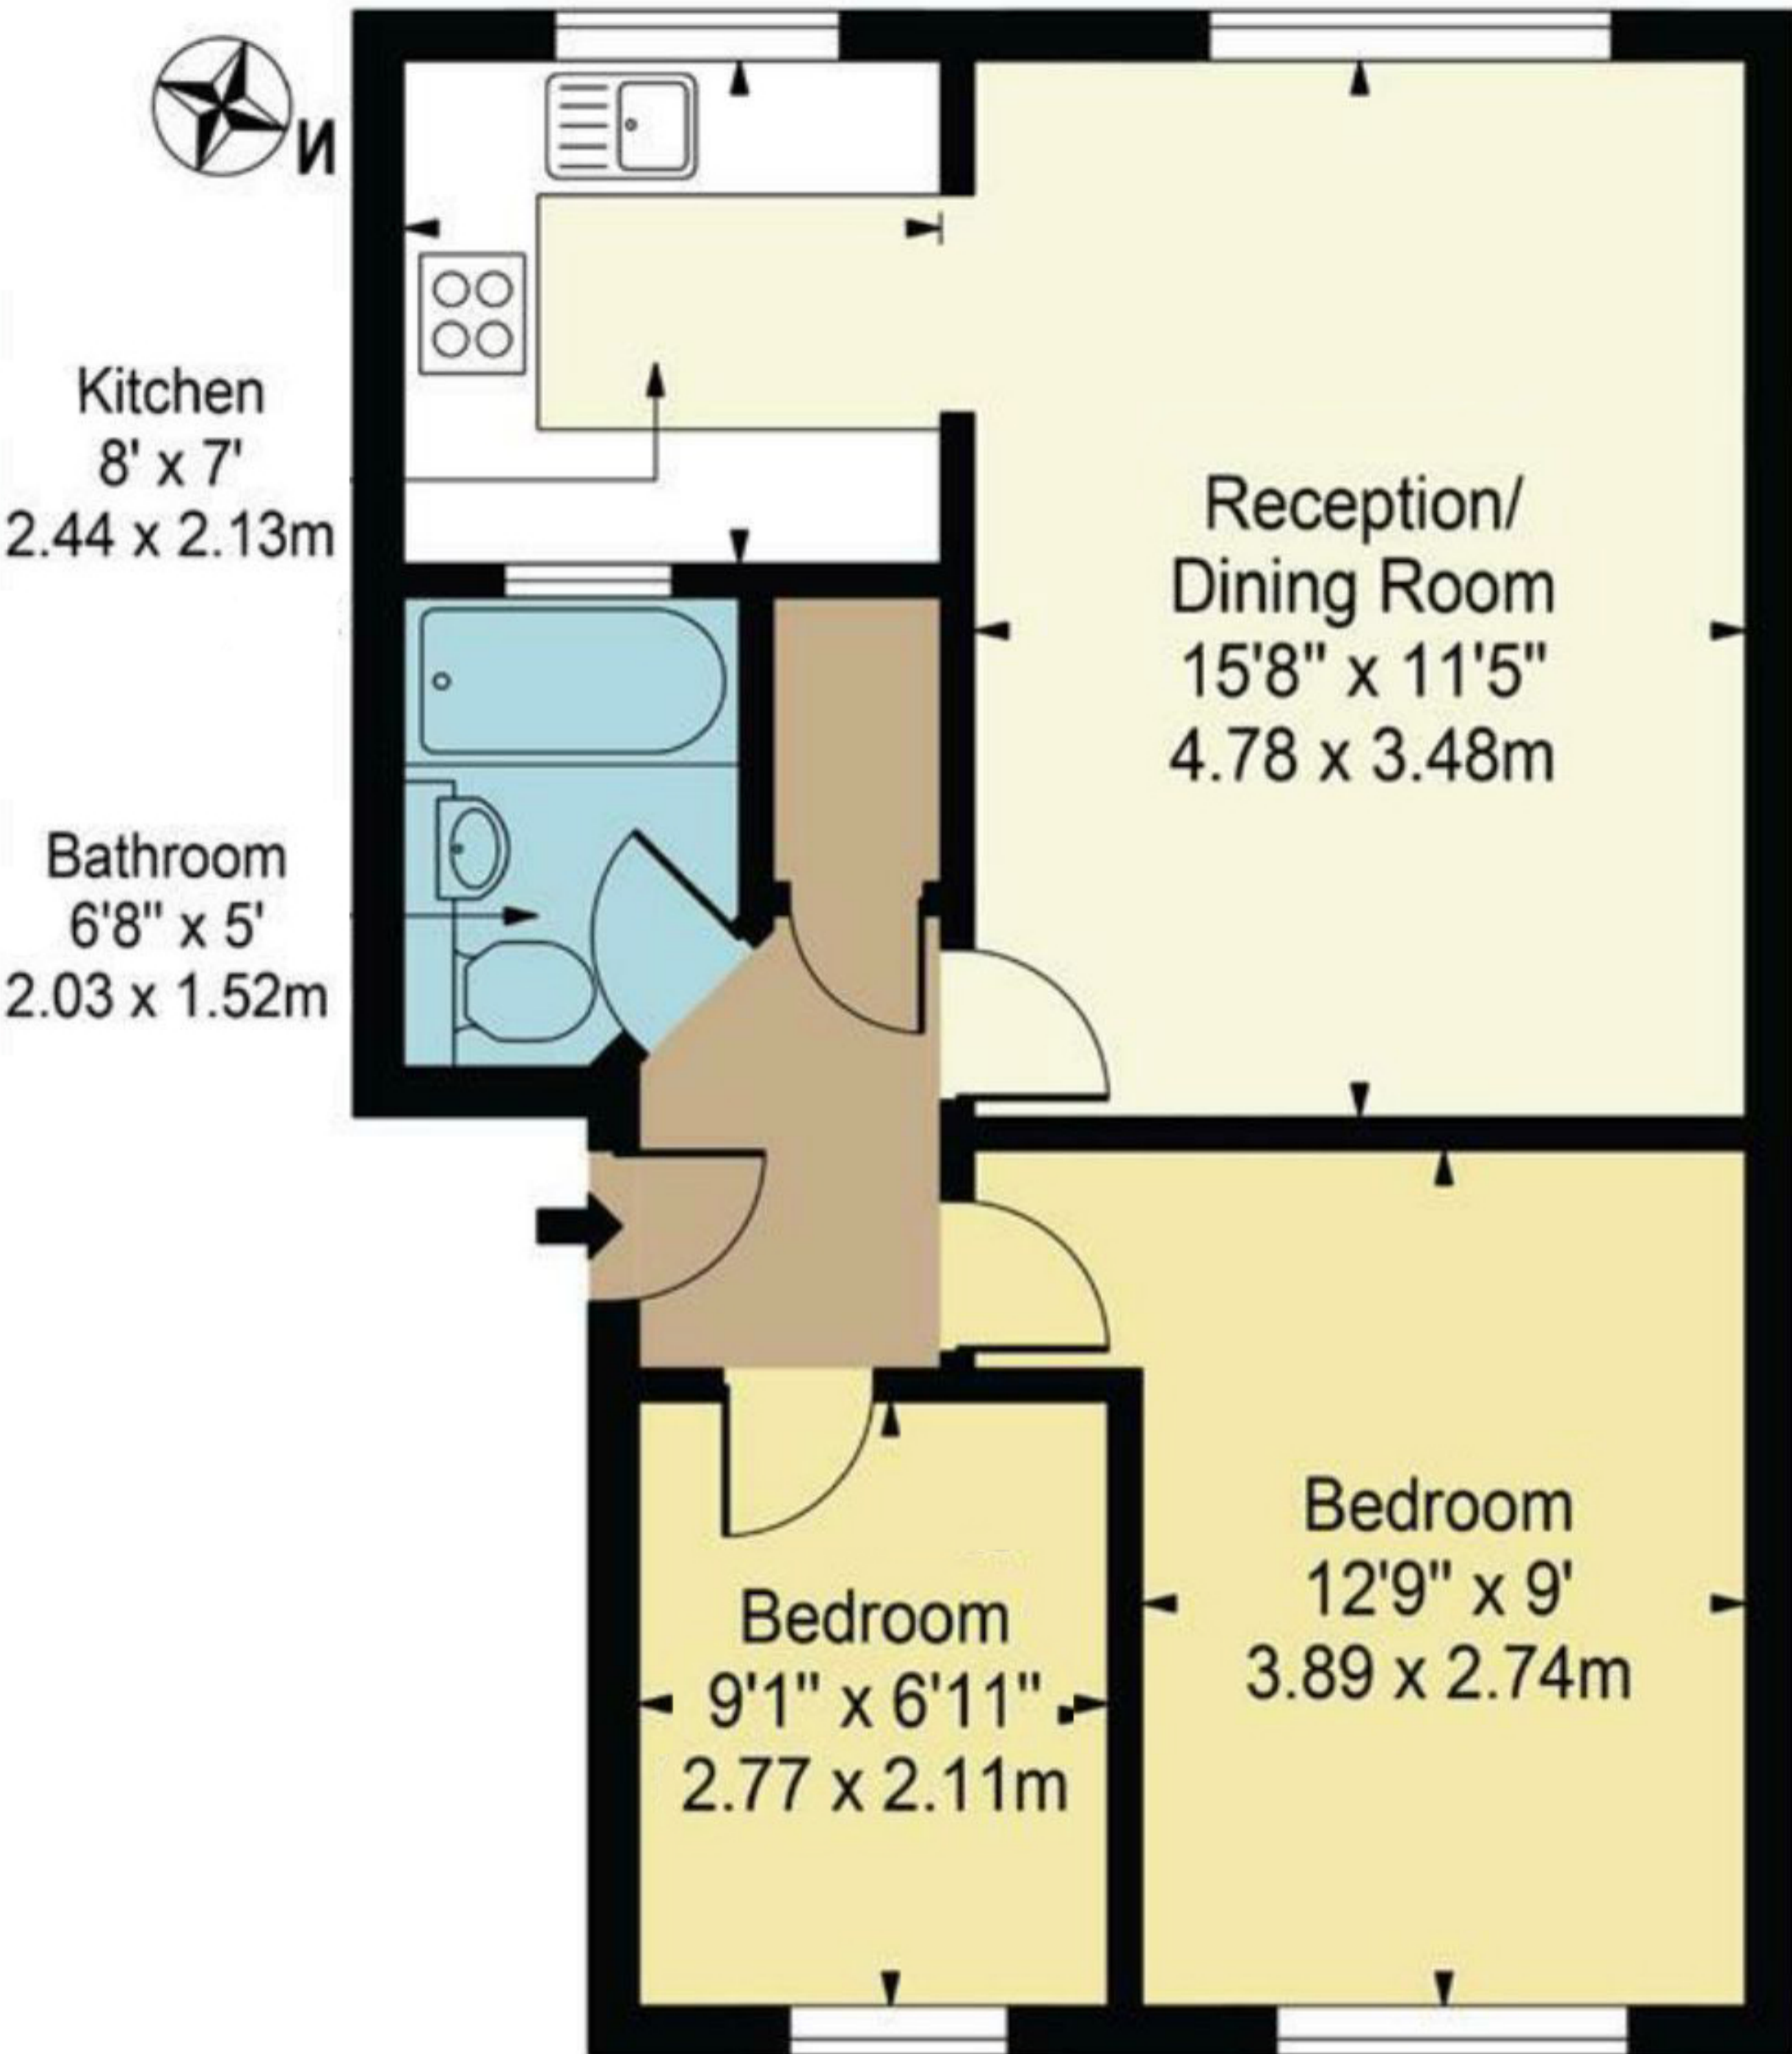

# Millhaven Close

**Approx. Gross Internal Area 592 Sq Ft - 55 Sq M**

## Ground Floor

For Illustration Purposes Only - Not To Scale

This floor plan should be used as a general outline for guidance only and does not constitute in whole or in part an offer or contract. Any intending purchaser or lessee should satisfy themselves by inspection, searches, enquiries and full survey as to the correctness of each statement. Any areas, measurements or distances quoted are approximate and should not be used to value a property or be the basis of any sale or let.